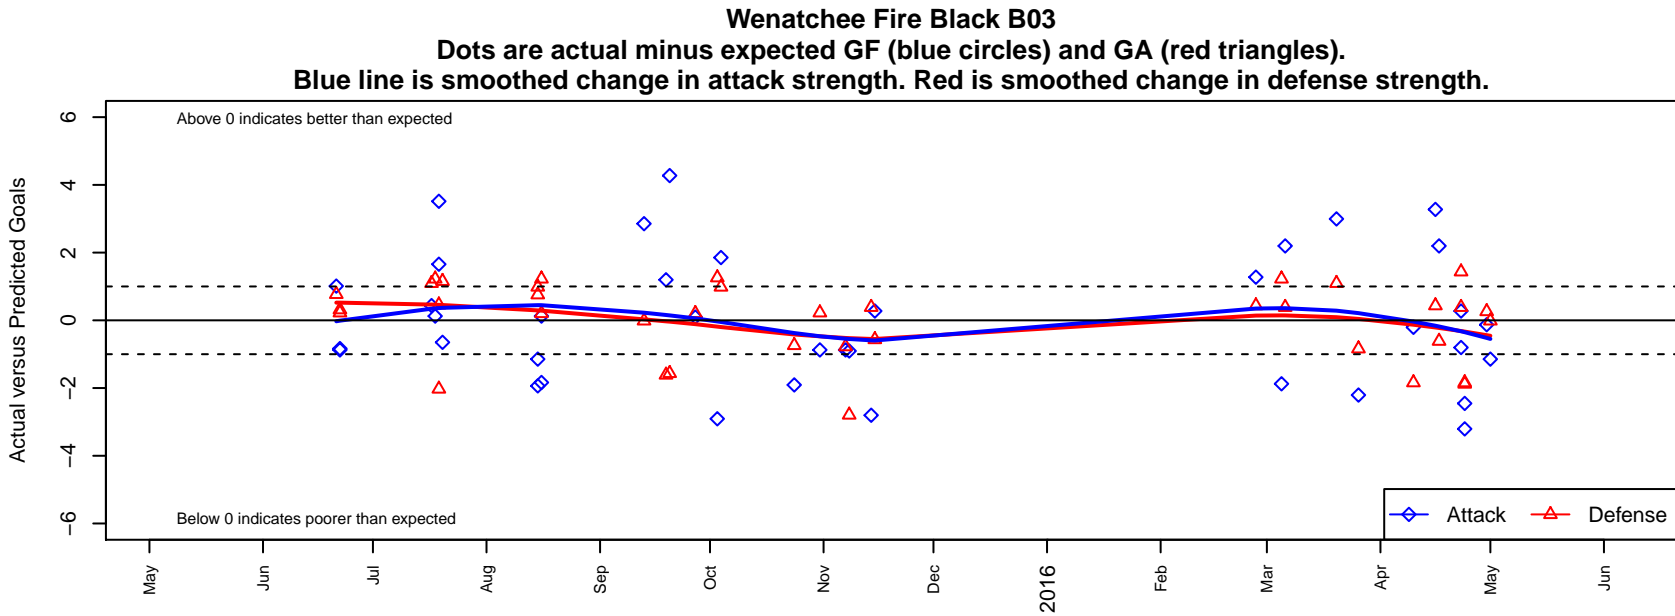

Wenatchee Fire Black B03

Wenatchee Fire FC
 Wenatchee, WA
 B03 total strength=949
 attack=2.86 defense=0.98
 fall league = PSPL WSPL U12
 spr league = Spr PSPL SuperLeague U12
 notes= McCourtie 2014-5

alt names used:
 WENATCHEE FIRE FC B03
 WENATCHEE FIRE FC WENATCHEE FIRE BC
 WENATCHEE FIRE FCWENATCHEE FIRE B0
 Wenatchee FC B03 Black-McCourtie
 Wenatchee FC B03 Black-McCourtie
 WENATCHEE FIRE FC WENATCHEE FC B03

**attack and defense variance (black dot)
relative to other teams
and top 10 in region**

**attack and defense rating
relative to others at age
and all opponents in last 13 months**

Performance relative to 13 month average