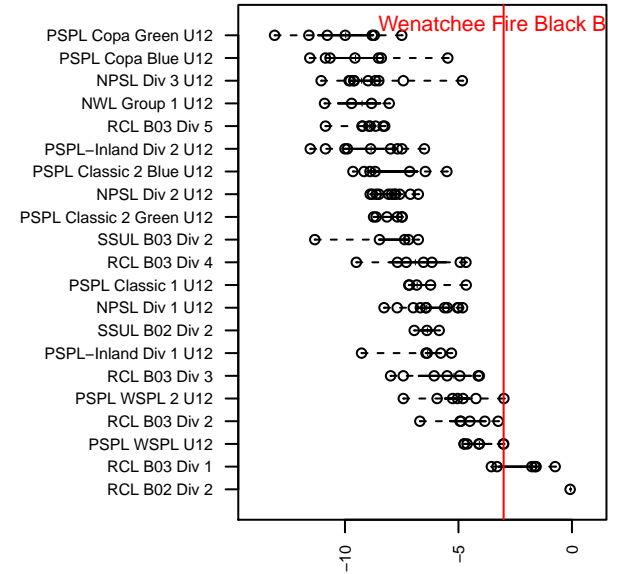

Wenatchee Fire Black B03

Wenatchee Fire FC
 Wenatchee, WA
 B03 total strength=949
 attack=2.86 defense=0.98
 fall league = PSPL WSPL U12
 spr league = Spr PSPL SuperLeague U12
 notes= McCourtie 2014-5

alt names used:
 WENATCHEE FIRE FC B03
 WENATCHEE FIRE FC WENATCHEE FIRE BC
 WENATCHEE FIRE FCWENATCHEE FIRE B0
 Wenatchee FC B03 Black-McCourtie
 Wenatchee FC B03 Black-McCourtie
 WENATCHEE FIRE FC WENATCHEE FC B03

**attack and defense variance (black dot)
relative to other teams
and top 10 in region**

**attack and defense rating
relative to others at age
and all opponents in last 13 months**

Performance relative to 13 month average